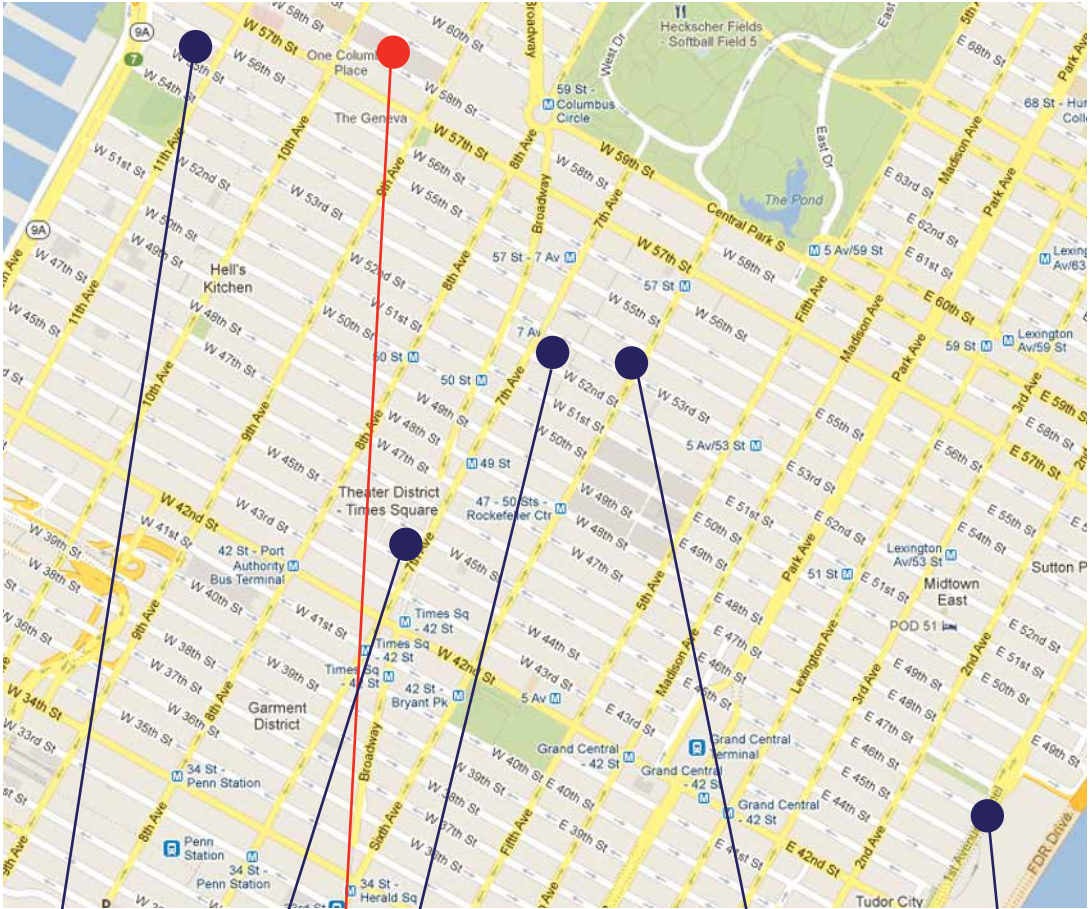

Map and Directions

NMUN·NY

Getting to the UN from the Conference Hotels:

Walking - It takes about 20-30 minutes to walk to the UN depending on how quickly you walk. It is located approximately 1.3 miles from the conference hotels.

Taxi - A taxi ride to the UN takes about 10-15 minutes, longer if traffic is heavy, and costs about \$15.

Scan QR Code for
Google Map Directions

Terminal 5
610 W 56th St.
New York, NY 10019
212.582.6600

PlayStation Theater
(44th between 7th and 8th)
1515 Broadway
New York, NY 10036
212.930.1950

Sheraton New York Times Square
811 7th Ave. at 53rd St.
New York, NY 10019
212.581.1000

Mount Sinai West Hospital
1000 10th Ave.
New York, NY 10019
212.523.4000

United Nations
Visitors' Entrance
1st Ave. at 46th St.

New York Hilton Midtown
1335 Avenue of the Americas
New York, NY 10019
212.586.7000